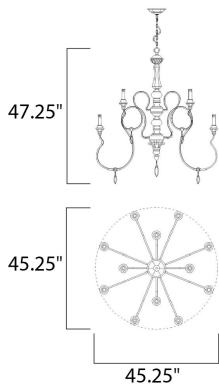

**MEASUREMENTS**

DIMENSION : 45.25" L x 45.25" W x 52" H  
 HANGING WEIGHT : 23.04 lb

**LAMPING**

INPUT VOLTAGE : 120V  
 BULB : 12 x 40W Incandescent E12 Candelabra , 480W Total  
 BULB INCLUDED : (Not Included)