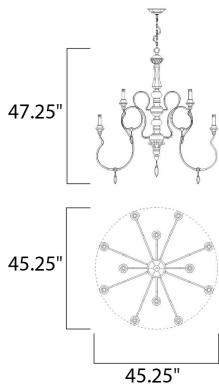

MEASUREMENTS

DIMENSION : 51.25" W x 52" H
 HANGING WEIGHT : 26 lb

LAMPING

INPUT VOLTAGE : 120V
 BULB : 12 x 40W Incandescent E12 Candelabra , 480W Total
 BULB INCLUDED : (Not Included)
 DIMMABLE :

FINISHES OPTION