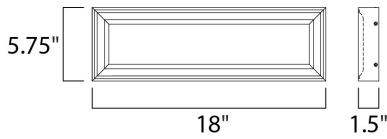

PRODUCT DESCRIPTION

This low profile picture frame vanity light features an aluminum extrusion finished in your choice of Polished Nickel or Bronze and an edge lit LED technology which is even illumination and excellent color rendering.

MEASUREMENTS

DIMENSION : 18" W x 5.75" H x 1.5" Ext
 HANGING WEIGHT : 7.06 lb

LAMPING

INPUT VOLTAGE : V
 LUMENS : 720 Rated
 BULB : 2 x 8W LED PCB Integrated , 16W Total
 BULB INCLUDED : (Integrated)
 DIMMABLE : Triac CL
 CRI : 90+ CRI
 COLOR_TEMP : 3000K