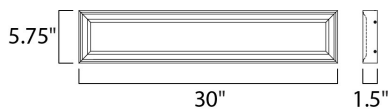

PRODUCT DESCRIPTION

This low profile picture frame vanity light features an aluminum extrusion finished in your choice of Polished Nickel or Bronze and an edge lit LED technology which is even illumination and excellent color rendering.

MEASUREMENTS

DIMENSION : 30" W x 5.75" H x 1.5" Ext
 HANGING WEIGHT : 15.94 lb

LAMPING

LUMENS : 1,050 Rated
 BULB : 2 x 15W LED PCB Integrated , 30W Total
 BULB INCLUDED : (Integrated)
 DIMMABLE : Triac CL
 CRI : 90+ CRI
 COLOR_TEMP : 3000K