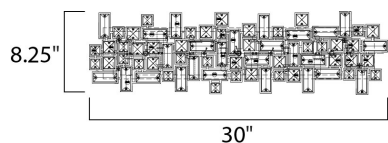

PRODUCT DESCRIPTION

Two layers of a geometric frame of steel, finished in Polished Chrome, are embedded with various Beveled Crystal Pendants to create a 3-Dimensional look of elegance and beauty. The Paradigm provides bling for the bath.

MEASUREMENTS

DIMENSION : 30" W x 8.25" H x 3.75" Ext
 MAX OAH : 25.25" W x 4.25" H
 HANGING WEIGHT : 9.46 lb

LAMPING

INPUT VOLTAGE : 120V
 BULB : 8 x 40W Xenon G9 , 320W Total
 BULB INCLUDED : (Included)
 DIMMABLE : Yes