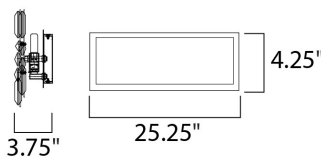

PRODUCT DESCRIPTION

Two layers of a geometric frame of steel, finished in Polished Chrome, are embedded with various Beveled Crystal Pendants to create a 3-Dimensional look of elegance and beauty. The Paradigm provides bling for the bath.

MEASUREMENTS

DIMENSION : 30" W x 8.25" H x 3.75" Ext
 MAX OAH : 25.25" W x 4.25" H
 HANGING WEIGHT : 9.46 lb

LAMPING

INPUT VOLTAGE : 120V
 BULB : 8 x 40W Xenon G9 , 320W Total
 BULB INCLUDED : (Included)
 DIMMABLE : Yes