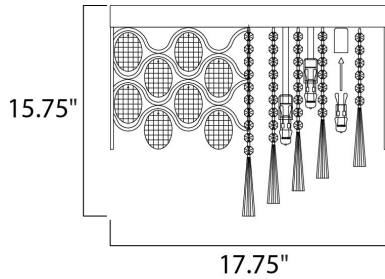

**MEASUREMENTS**

DIMENSION : 17.75" W x 15.75" H  
 HANGING WEIGHT : 23.1 lb

**LAMPING**

INPUT VOLTAGE : 120V  
 LUMENS : 2,880 Rated  
 BULB : 12 x 25W Xenon G9 , 300W Total  
 BULB INCLUDED : (Included)  
 DIMMABLE : Yes  
 COLOR\_TEMP : 2900K