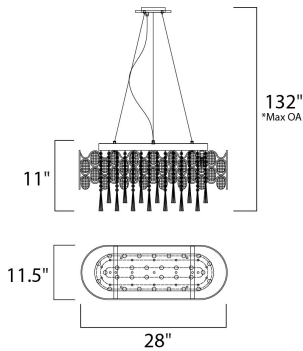

*max overall height

MEASUREMENTS

- DIMENSION : 28" L x 11.5" W x 11" H
- MAX OAH : 137.8" OAH
- CANOPY : 5.5" W x 1" H x 10" L
- HANGING WEIGHT : 29.7 lb

LAMPING

- INPUT VOLTAGE : 120V
- LUMENS : 4,560 Rated
- BULB : 19 x 25W Xenon G9 , 475W Total
- BULB INCLUDED : (Included)
- DIMMABLE : Y
- COLOR_TEMP : 2900K