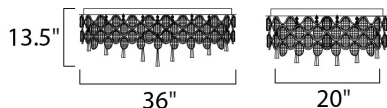

MEASUREMENTS

DIMENSION : 36" L x 20" W x 13.5" H
 HANGING WEIGHT : 42.9 lb

LAMPING

INPUT VOLTAGE : 120V
 LUMENS : 5,520 Rated
 BULB : 23 x 25W Xenon G9 , 575W Total
 BULB INCLUDED : (Included)
 DIMMABLE : Yes
 COLOR_TEMP : 2900K