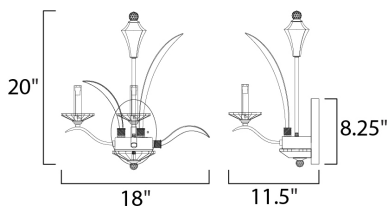

PRODUCT DESCRIPTION

In an exclusive design, bent, Beveled Crystal pairs with a highly Plated Silver finish in a fountain of eye-catching splendor. Our proprietary crystal mounting system and hand-cut bobeches, fonts and canopy covers make the Paradise Collection one of a kind. U.S. PAT. NO. D602,190 S

MEASUREMENTS

DIMENSION : 18" W x 20" H x 11.5" Ext
 MAX OAH : 5.75" W x 8.25" H
 HANGING WEIGHT : 9.02 lb

LAMPING

INPUT VOLTAGE : 120V
 BULB : 3 x 60W Incandescent E12 Candelabra , 180W Total
 BULB INCLUDED : (Not Included)
 DIMMABLE : Yes
 LIGHTING_DIRECTION : Up