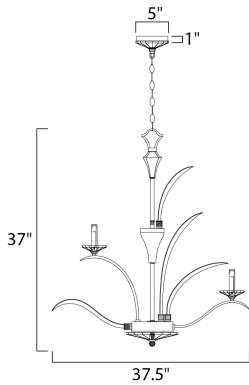

PRODUCT DESCRIPTION

In an exclusive design, bent, Beveled Crystal pairs with a highly Plated Silver finish in a fountain of eye-catching splendor. Our proprietary crystal mounting system and hand-cut bobeches, fonts and canopy covers make the Paradise Collection one of a kind. U.S. PAT. NO. D602,190 S

FINISHES OPTION

GLASS

Beveled Crystal BC

MATERIAL

Glass + Steel

RATINGS

cETLus
Dry Location

ADDITIONAL

RATED LIFE 1500 Hours
OPERATING TEMPERATURE:
-20°C (-4°F), 40°C (104°F)

MEASUREMENTS

DIMENSION : 37.5" W x 37" H
CANOPY : 5" W x 1" H
HANGING WEIGHT : 36.96 lb

LAMPING

INPUT VOLTAGE : 120V
LUMENS : 6,048 Rated
BULB : 9 x 60W Incandescent E12 Candelabra , 540W Total
BULB INCLUDED : (Not Included)
DIMMABLE : Yes