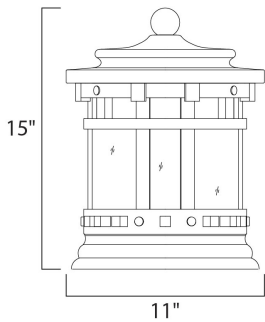

MEASUREMENTS

DIMENSION : 11" W x 15" H
 HANGING WEIGHT : 15.84 lb

LAMPING

INPUT VOLTAGE : 120V
 BULB : 3 x 40W Incandescent E12 Candelabra , 120W Total
 BULB INCLUDED : (Not Included)
 DIMMABLE : Yes

FINISHES OPTION