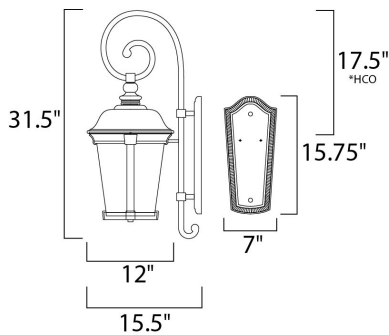

PRODUCT DESCRIPTION

Maxim Lighting's Dover VX Collection is made with Vivex, a material twice the strength of resin, is non-corrosive, UV resistant and backed with a 5-Year Limited Warranty. Dover VX features our Bronze finish and Seedy glass.

MEASUREMENTS

DIMENSION : 12" W x 31.5" H x 15.5" Ext
BACK PLATE : 7" W x 15.75" H x 17.5" HCO
HANGING WEIGHT : 20.02 lb

LAMPING

INPUT VOLTAGE : 120V
BULB : 3 x 40W Incandescent E12 Candelabra , 120W Total
BULB INCLUDED : (Not Included)
DIMMABLE : Yes

FINISHES OPTION

Bronze

GLASS

Seedy CD

MATERIAL

Vivex Resin Composite, Glass

RATINGS

cETLus
Wet Location

ADDITIONAL

OPERATING TEMPERATURE:
-20°C (-4°F), 40°C (104°F)

Always consult a qualified electrician before installing any lighting product.