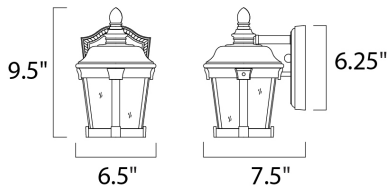

**MEASUREMENTS**

- DIMENSION : 6.5" W x 9.5" H x 7.5" Ext
- BACK PLATE : 5.25" W x 6.25" H x 4" HCO
- HANGING WEIGHT : 2.64 lb

**LAMPING**

- INPUT VOLTAGE : 120V
- BULB : 1 x 60W Incandescent E26 Medium , 60W Total
- BULB INCLUDED : (Not Included)
- DIMMABLE : Yes