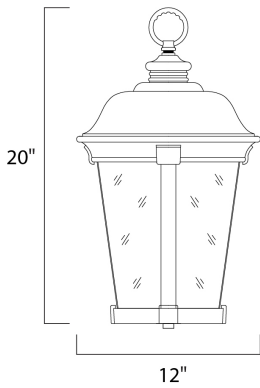

MEASUREMENTS

DIMENSION : 12" L x 12" W x 20" H
 MAX OAH : 95" OAH
 HANGING WEIGHT : 9.37 lb

LAMPING

INPUT VOLTAGE : 120V
 BULB : 3 x 40W Incandescent E12 Candelabra , 120W Total
 BULB INCLUDED : (Not Included)
 DIMMABLE : Yes