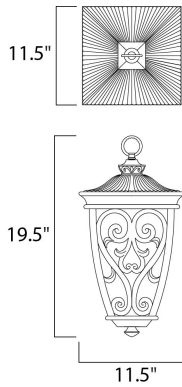

MEASUREMENTS

DIMENSION : 11.5" L x 11.5" W x 19.5" H
 CANOPY : 5" W x 0.5" H x 5" L
 HANGING WEIGHT : 10.8 lb

LAMPING

INPUT VOLTAGE : 120V
 LUMENS : 2,016 Rated
 BULB : 3 x 40W Incandescent E12 Candelabra , 120W Total
 BULB INCLUDED : (Not Included)
 DIMMABLE : Yes