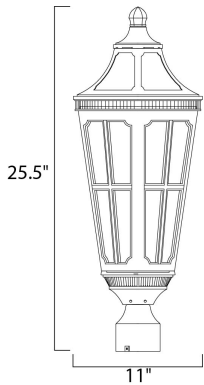

MEASUREMENTS

DIMENSION : 11" L x 11" W x 25.5" H
 HANGING WEIGHT : 6.61 lb

LAMPING

INPUT VOLTAGE : 120V
 BULB : 3 x 40W Incandescent E12 Candelabra , 120W Total
 BULB INCLUDED : (Not Included)
 DIMMABLE : Yes