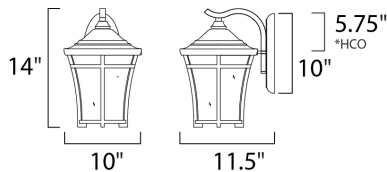

*height from center of outlet to the top of the fixture

MEASUREMENTS

DIMENSION : 10" W x 14" H x 11.5" Ext
 BACK PLATE : 5.25" W x 10" H x 5.75" HCO
 HANGING WEIGHT : 5.55 lb

LAMPING

INPUT VOLTAGE : 120V
 BULB : 1 x 60W Incandescent E26 Medium , 60W Total
 BULB INCLUDED : (Not Included)
 DIMMABLE : Yes