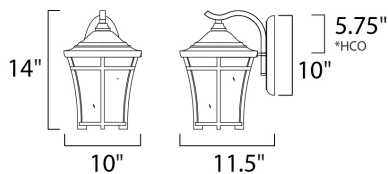

*height from center of outlet to the top of the fixture

MEASUREMENTS

DIMENSION : 10" W x 14" H x 11.5" Ext
 BACK PLATE : 5.25" W x 10" H x 5.75" HCO
 HANGING WEIGHT : 5.55 lb

LAMPING

INPUT VOLTAGE : 120V
 BULB : 1 x 60W Incandescent E26 Medium , 60W Total
 BULB INCLUDED : (Not Included)
 DIMMABLE : Yes