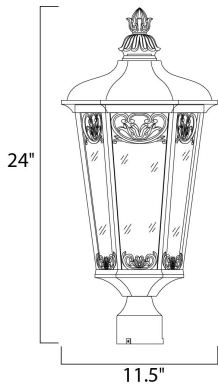

**MEASUREMENTS**

DIMENSION : 11.5" L x 11.5" W x 24.25" H  
 HANGING WEIGHT : 7.28 lb

**LAMPING**

INPUT VOLTAGE : 120V  
 BULB : 3 x 40W Incandescent E12 Candelabra , 120W Total  
 BULB INCLUDED : (Not Included)  
 DIMMABLE : Yes