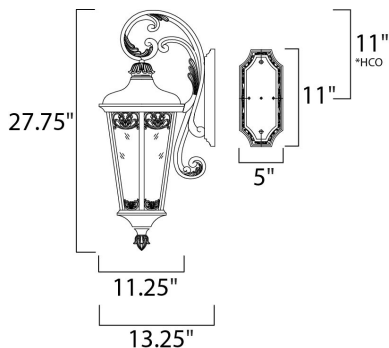

PRODUCT DESCRIPTION

Maxim Lighting's Lexington VX Collection is made with Vivex, a material twice the strength of resin, is non-corrosive, UV resistant and backed with a 5-Year Limited Warranty. Lexington VX features our Colonial Umber finish and Night Shade glass.

MEASUREMENTS

- DIMENSION : 11.5" W x 28" H x 13.5" Ext
- BACK PLATE : 5" W x 11" H x 11" HCO
- HANGING WEIGHT : 10.14 lb

LAMPING

- INPUT VOLTAGE : 120V
- BULB : 3 x 40W Incandescent E12 Candelabra , 120W Total
- BULB INCLUDED : (Not Included)
- DIMMABLE : Yes

FINISHES OPTION

- Colonial Umber (CU)

GLASS

Night Shade NS

MATERIAL

Vivex Resin Composite, Glass

RATINGS

cETLus
Wet Location

ADDITIONAL

OPERATING TEMPERATURE:
-20°C (-4°F), 40°C (104°F)

Always consult a qualified electrician before installing any lighting product.