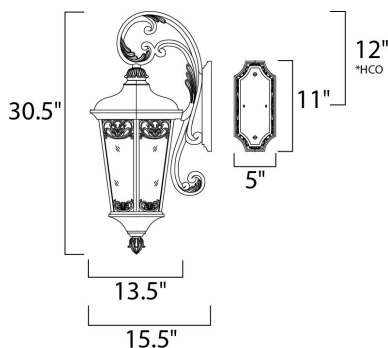

PRODUCT DESCRIPTION

Maxim Lighting's Lexington VX Collection is made with Vivex, a material twice the strength of resin, is non-corrosive, UV resistant and backed with a 5-Year Limited Warranty. Lexington VX features our Colonial Umber finish and Night Shade glass.

MEASUREMENTS

- DIMENSION : 13.5" W x 30.25" H x 15.25" Ext
- BACK PLATE : 5" W x 11" H x 12" HCO
- HANGING WEIGHT : 13.67 lb

LAMPING

- INPUT VOLTAGE : 120V
- LUMENS : 2,016 Rated
- BULB : 3 x 40W Incandescent E12 Candelabra , 120W Total
- BULB INCLUDED : (Not Included)
- DIMMABLE : Yes

FINISHES OPTION

- Colonial Umber

GLASS

Night Shade NS

MATERIAL

Vivex Resin Composite + Glass

RATINGS

cETLus
Wet Location

ADDITIONAL

RATED LIFE 1500 Hours
OPERATING TEMPERATURE:
-20°C (-4°F), 40°C (104°F)

Always consult a qualified electrician before installing any lighting product.