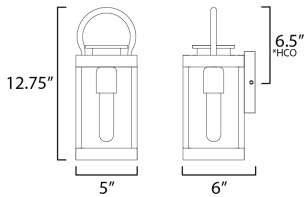

LAMPING

INPUT VOLTAGE : 120V
BULB : 1 x 60W Incandescent E26 Medium , 60W Total
BULB INCLUDED : (Not Included)
DIMMABLE :