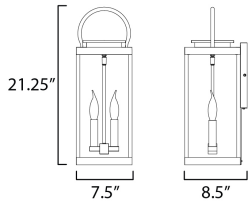

**MEASUREMENTS**

DIMENSION : 7.5" W x 21.25" H x 8.5" Ext  
 BACK PLATE : 7.5" W x 8.75" H x 12" HCO  
 HANGING WEIGHT : 7.99 lb

**LAMPING**

INPUT VOLTAGE : 120V  
 BULB : 2 x 60W Incandescent E12 Candelabra , 120W Total  
 BULB INCLUDED : (Not Included)