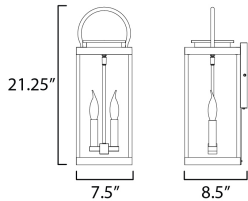

MEASUREMENTS

DIMENSION : 7.5" W x 21.25" H x 8.5" Ext
 BACK PLATE : 7.5" W x 8.75" H x 12" HCO
 HANGING WEIGHT : 7.99 lb

LAMPING

INPUT VOLTAGE : 120V
 BULB : 2 x 60W Incandescent E12 Candelabra , 120W Total
 BULB INCLUDED : (Not Included)