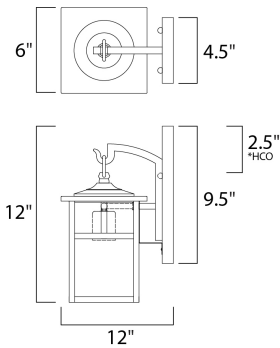

PRODUCT DESCRIPTION

Coldwater is a traditional, craftsman/mission style collection from Maxim Lighting International in Burnished with Honey glass.

MEASUREMENTS

DIMENSION : 6" W x 12" H x 7.75" Ext
BACK PLATE : 4.5" W x 9.5" H x 2.5" HCO
HANGING WEIGHT : 2.25 lb

LAMPING

INPUT VOLTAGE : 120V
BULB : 1 x 60W Incandescent E26 Medium , 60W Total
BULB INCLUDED : (Not Included)
DIMMABLE :

FINISHES OPTION

- Black (BK)
- Burnished (BU)

GLASS

Honey HO

MATERIAL

Aluminum, Glass

RATINGS

cETLus
Wet Location

ADDITIONAL

OPERATING TEMPERATURE:
-20°C (-4°F), 40°C (104°F)

Always consult a qualified electrician before installing any lighting product.