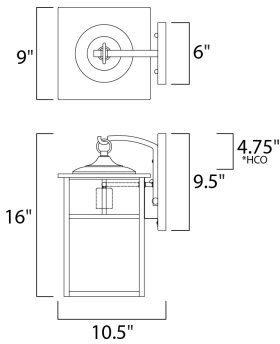

PRODUCT DESCRIPTION

Coldwater is a traditional, craftsman/mission style collection from Maxim Lighting International in Burnished with Honey glass.

MEASUREMENTS

- DIMENSION : 9" W x 16" H x 10" Ext
- BACK PLATE : 6" W x 9.5" H x 4.75" HCO
- HANGING WEIGHT : 6.24 lb

LAMPING

- INPUT VOLTAGE : 120V
- LUMENS : 0 Rated
- BULB : 1 x 60W Incandescent E26 Medium , 60W Total
- BULB INCLUDED : (Not Included)
- DIMMABLE : Yes

FINISHES OPTION

- Acid Verde
- Black
- Burnished
- Pewter

GLASS

White WT

MATERIAL

Aluminum + Glass

RATINGS

cETLus
Wet Location

ADDITIONAL

RATED LIFE 2500 Hours
OPERATING TEMPERATURE:
-20°C (-4°F), 40°C (104°F)

Always consult a qualified electrician before installing any lighting product.