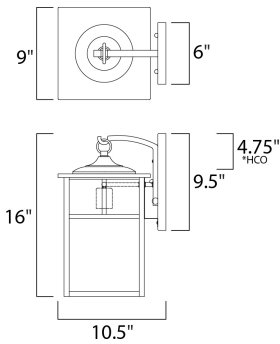

PRODUCT DESCRIPTION

Coldwater is a traditional, craftsman/mission style collection from Maxim Lighting International in Burnished with Honey glass.

MEASUREMENTS

DIMENSION : 9" W x 16" H x 10" Ext
BACK PLATE : 6" W x 9.5" H x 4.75" HCO
HANGING WEIGHT : 6.24 lb

LAMPING

INPUT VOLTAGE : 120V
BULB : 1 x 60W Incandescent E26 Medium , 60W Total
BULB INCLUDED : (Not Included)
DIMMABLE :

FINISHES OPTION

- Black (BK)
- Burnished (BU)

GLASS

White WT

MATERIAL

Aluminum, Glass

RATINGS

cETLus
Wet Location

ADDITIONAL

OPERATING TEMPERATURE:
-20°C (-4°F), 40°C (104°F)

PHOTOMETRIC: Report Found Online

Always consult a qualified electrician before installing any lighting product.