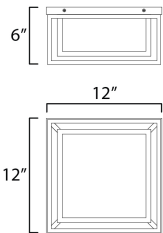

PRODUCT DESCRIPTION

A dual framed structure creates dimension on these outdoor lighting fixtures that is both contemporary and transitional. The construction consists of two frames of square tubing and squared components. The inner frame's Clear Seedy glass reduces glare from the light and appears dirt-free for longer periods. This is a comprehensive collection to brighten all areas of your outdoor space, available in various sized sconces as well as hanging and post configurations.

MEASUREMENTS

DIMENSION : 12" L x 12" W x 6" H
 HANGING WEIGHT : 5.61 lb

LAMPING

INPUT VOLTAGE : 120V
 BULB : 2 x 60W Incandescent E26 Medium , 120W Total
 BULB INCLUDED : (Not Included)
 DIMMABLE : Y

FINISHES OPTION