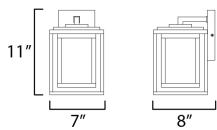

PRODUCT DESCRIPTION

A dual framed structure creates dimension on these outdoor lighting fixtures that is both contemporary and transitional. The construction consists of two frames of square tubing and squared components. The inner frame's Clear Seedy glass reduces glare from the light and appears dirt-free for longer periods. This is a comprehensive collection to brighten all areas of your outdoor space, available in various sized sconces as well as hanging and post configurations.

MEASUREMENTS

DIMENSION : 7" W x 11" H x 8" Ext
 BACK PLATE : 4.75" W x 6.5" H x 7.75" HCO
 HANGING WEIGHT : 3.65 lb

LAMPING

INPUT VOLTAGE : 120V
 BULB : 1 x 60W Incandescent E26 Medium , 60W Total
 BULB INCLUDED : (Not Included)
 DIMMABLE :
 LIGHTING_DIRECTION : Down