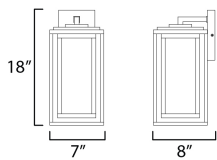

PRODUCT DESCRIPTION

A dual framed structure creates dimension on these outdoor lighting fixtures that is both contemporary and transitional. The construction consists of two frames of square tubing and squared components. The inner frame's Clear Seedy glass reduces glare from the light and appears dirt-free for longer periods. This is a comprehensive collection to brighten all areas of your outdoor space, available in various sized sconces as well as hanging and post configurations.

MEASUREMENTS

DIMENSION : 7" W x 18" H x 8" Ext
 BACK PLATE : 4.75" W x 6.5" H x 14.75" HCO
 HANGING WEIGHT : 5.48 lb

LAMPING

INPUT VOLTAGE : 120V
 BULB : 1 x 60W Incandescent E26 Medium , 60W Total
 BULB INCLUDED : (Not Included)
 DIMMABLE :
 LIGHTING_DIRECTION : Down