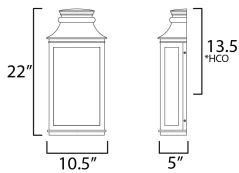

LAMPING

- BULB : 3 x 40W Incandescent E12 Candelabra , 120W Total
- BULB INCLUDED : (Not Included)