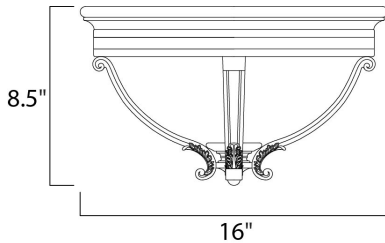

MEASUREMENTS

DIMENSION : 16" L x 16" W x 8.5" H
 HANGING WEIGHT : 9.02 lb

LAMPING

INPUT VOLTAGE : 120V
 BULB : 3 x 60W Incandescent E26 Medium , 180W Total
 BULB INCLUDED : (Not Included)
 DIMMABLE : Yes