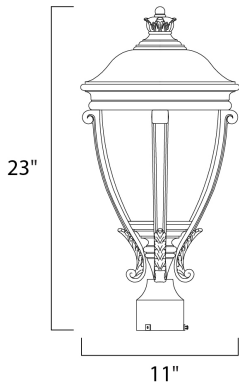

**MEASUREMENTS**

DIMENSION : 11" L x 11" W x 23" H  
 HANGING WEIGHT : 6.82 lb

**LAMPING**

INPUT VOLTAGE : 120V  
 BULB : 3 x 40W Incandescent E12 Candelabra , 120W Total  
 BULB INCLUDED : (Not Included)  
 DIMMABLE : Yes