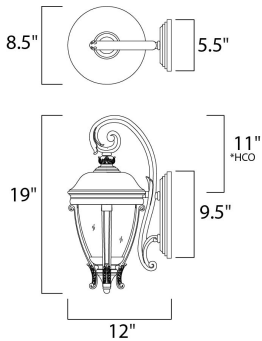

PRODUCT DESCRIPTION

Maxim Lighting's Camden VX Collection is made with Vivex, a material twice the strength of resin, is non-corrosive, UV resistant and backed with a 5-Year Limited Warranty. Camden VX is available in our Black or Golden Bronze finish and our Water Glass.

FINISHES OPTION

- Black
- Golden Bronze

GLASS

Water Glass WG

MATERIAL

Vivex Resin Composite, Glass

RATINGS

cETLus
Wet Location

ADDITIONAL

OPERATING TEMPERATURE:
-20°C (-4°F), 40°C (104°F)

MEASUREMENTS

- DIMENSION : 8.5" W x 19" H x 12" Ext
- BACK PLATE : 5.5" W x 9.5" H x 11" HCO
- HANGING WEIGHT : 6.94 lb

LAMPING

- INPUT VOLTAGE : 120V
- BULB : 2 x 40W Incandescent E12 Candelabra , 80W Total
- BULB INCLUDED : (Not Included)
- DIMMABLE : Yes

Always consult a qualified electrician before installing any lighting product.

WESTERN DISTRIBUTION CENTER (HEADQUARTER)
253 NORTH VINELAND AVE | CITY OF INDUSTRY, CA 91746
EASTERN DISTRIBUTION CENTER
4200 SHIRLEY DR. | ATLANTA, GA 30336
P. 626.956.4200 | F. 626.956.4225 | maximlighting.com