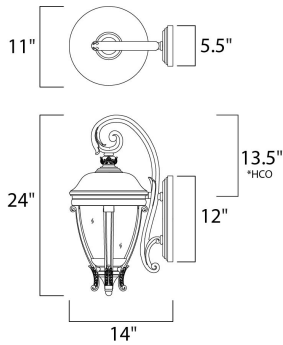

PRODUCT DESCRIPTION

Maxim Lighting's Camden VX Collection is made with Vivex, a material twice the strength of resin, is non-corrosive, UV resistant and backed with a 5-Year Limited Warranty. Camden VX is available in our Black or Golden Bronze finish and our Water Glass.

MEASUREMENTS

DIMENSION : 11" W x 24" H x 14" Ext
BACK PLATE : 5.5" W x 12" H x 13.5" HCO
HANGING WEIGHT : 9.81 lb

LAMPING

INPUT VOLTAGE : 120V
BULB : 3 x 40W Incandescent E12 Candelabra , 120W Total
BULB INCLUDED : (Not Included)
DIMMABLE :

FINISHES OPTION

- Black (BK)
- Golden Bronze (GO)

GLASS

Water Glass WG

MATERIAL

Vivex Resin Composite, Glass

RATINGS

cETLus
Wet Location

ADDITIONAL

OPERATING TEMPERATURE:
-20°C (-4°F), 40°C (104°F)

Always consult a qualified electrician before installing any lighting product.