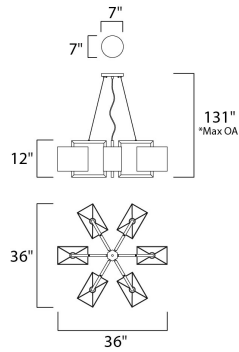

*max overall height

MEASUREMENTS

DIMENSION : 35.5" L x 35.5" W x 12" H
 MAX OAH : 131" OAH
 CANOPY : 7" W x 1" H x 7" L
 HANGING WEIGHT : 17.6 lb

LAMPING

INPUT VOLTAGE : 120V
 LUMENS : 3,780 Rated
 BULB : 6 x 9W LED LED , 54W Total
 BULB INCLUDED : (Included)
 DIMMABLE : Y
 CRI : 90+ CRI
 COLOR_TEMP : 3000K