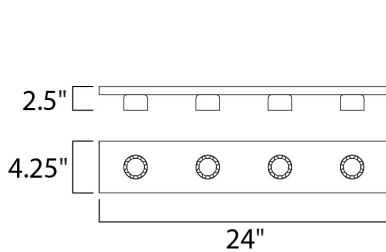

MEASUREMENTS

DIMENSION : 24" W x 4.25" H x 2.5" Ext
 BACK PLATE : 4" W x 23.25" H x 2.14" HCO
 HANGING WEIGHT : 1.76 lb

LAMPING

INPUT VOLTAGE : 120V
 BULB : 4 x 60W Incandescent E26 Medium , 240W Total
 BULB INCLUDED : (Not Included)
 DIMMABLE : Yes
 LIGHTING_DIRECTION : Omni