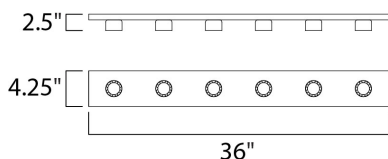

MEASUREMENTS

DIMENSION : 36" W x 4.25" H x 2.5" Ext
 BACK PLATE : 4" W x 35.25" H x 2.14" HCO
 HANGING WEIGHT : 2.8 lb

LAMPING

INPUT VOLTAGE : 120V
 BULB : 6 x 60W Incandescent E26 Medium , 360W Total
 BULB INCLUDED : (Not Included)
 DIMMABLE : Yes
 LIGHTING_DIRECTION : Omni