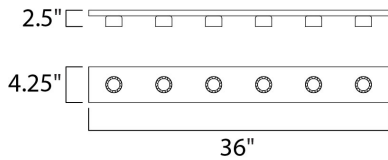

**MEASUREMENTS**

DIMENSION : 36" W x 4.25" H x 2.5" Ext  
 BACK PLATE : 4" W x 35.25" H x 2.14" HCO  
 HANGING WEIGHT : 2.8 lb

**LAMPING**

INPUT VOLTAGE : 120V  
 BULB : 6 x 60W Incandescent E26 Medium , 360W Total  
 BULB INCLUDED : (Not Included)  
 DIMMABLE : Yes  
 LIGHTING\_DIRECTION : Omni