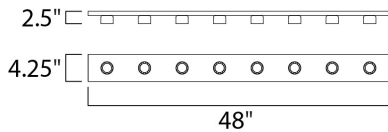

**MEASUREMENTS**

DIMENSION : 48" W x 4.25" H x 2.5" Ext  
 BACK PLATE : 4" W x 47" H x 2.14" HCO  
 HANGING WEIGHT : 3.53 lb

**LAMPING**

INPUT VOLTAGE : 120V  
 BULB : 8 x 60W Incandescent E26 Medium , 480W Total  
 BULB INCLUDED : (Not Included)  
 DIMMABLE : Yes  
 LIGHTING\_DIRECTION : Omni