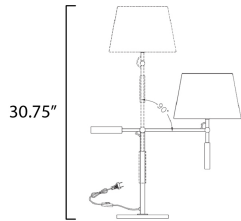

MEASUREMENTS

DIMENSION : 22.75" L x 11" W x 30.75" H
 HANGING WEIGHT : 10.71 lb

LAMPING

INPUT VOLTAGE : 120V
 LUMENS : 810 Rated (750 Del.)
 BULB : 1 x 9W LED E26 Medium , 9W Total
 BULB INCLUDED : (Included)
 DIMMABLE : ELV
 CRI : 90 CRI
 COLOR_TEMP : 3000K
 LIGHTING_DIRECTION : Omni