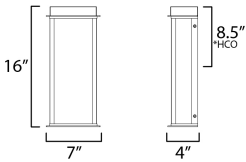

PRODUCT DESCRIPTION

Clean lines and Clear glass form the structure similar to a classic coach lantern. Produced of 304 Grade Stainless Steel and Aluminum, the Rincon set of LED outdoor sconces suit a variety of aesthetics both modern and traditional. Finished in a vibrant two-tone black and gold finish, these sconces are sure to provide updated curb appeal to your exterior.