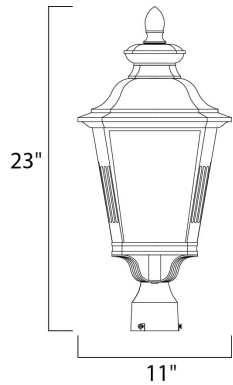

**PRODUCT DESCRIPTION**

**MEASUREMENTS**

DIMENSION : 11" L x 11" W x 23" H  
 HANGING WEIGHT : 6.5 lb

**LAMPING**

INPUT VOLTAGE : 120V  
 LUMENS : 1,050 Rated  
 BULB : 1 x 12W LED AC Integrated , 12W Total  
 BULB INCLUDED : (Integrated)  
 DIMMABLE : Triac CL  
 CRI : 80+ CRI  
 COLOR\_TEMP : 3000K