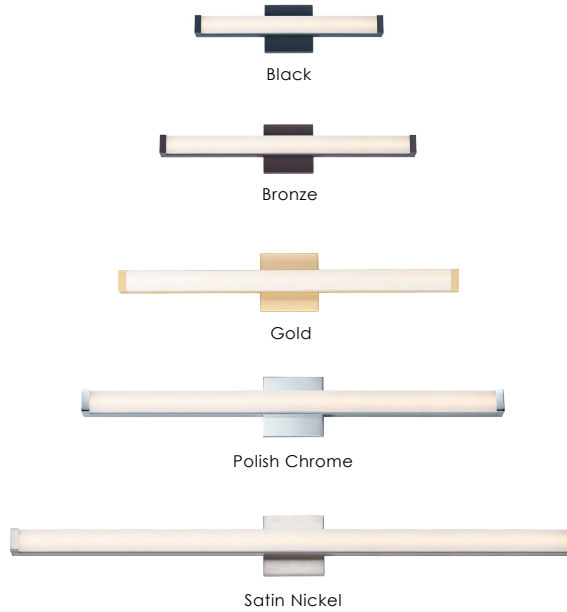

# SPEC I Bath Vanity

52000 / 52002 / 52004 / 52006 / 52008 / 52032 / 52034

- Squared acrylic lens
- 3000K Color Temperature
- CRI 90+
- Dimmable with ELV dimmers at 120V
- Damp Location
- 120-277V input
- Title 24

## PRODUCT DESCRIPTION

This minimalistic contemporary approach to LED vanity lighting will be the standard for both residential and commercial applications. The light engine features a high quality dimmable driver with multi volt input and high color rendering LEDs for the ultimate vanity lighting.

## FINISHES OPTIONS:

- Black (BK)
- Bronze (BZ)
- Gold (GLD)
- Polish Chrome (PC)
- Satin Nickel (SN)

## AVAILABLE SIZES:

18" | 24" | 30" | 36" | 48"