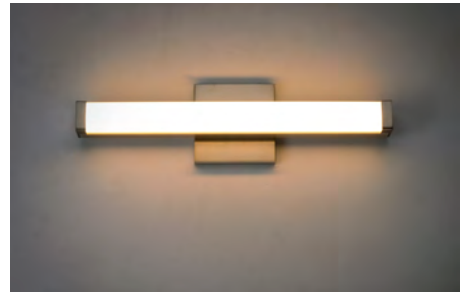

# SPEC I Bath Vanity

52000 / 52002 / 52004 / 52006 / 52008 / 52032 / 52034

- Squared acrylic lens
- 3000K Color Temperature
- CRI 90+
- Dimmable with ELV dimmers at 120V
- Damp Location
- 120-277V input
- Title 24

## PRODUCT DESCRIPTION

This minimalistic contemporary approach to LED vanity lighting will be the standard for both residential and commercial applications. The light engine features a high quality dimmable driver with multi volt input and high color rendering LEDs for the ultimate vanity lighting.