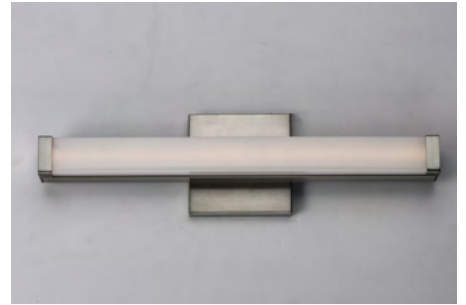

SPEC I Bath Vanity

52000 / 52002 / 52004 / 52006 / 52008 / 52032 / 52034

Job Name : _____
 Job Type : _____
 Quantity : _____
 Comments : _____

- Squared acrylic lens
- 3000K Color Temperature
- CRI 90+
- Dimmable with ELV dimmers at 120V
- Damp Location
- 120-277V input
- Title 24

PRODUCT DESCRIPTION

This minimalistic contemporary approach to LED vanity lighting will be the standard for both residential and commercial applications. The light engine features a high quality dimmable driver with multi volt input and high color rendering LEDs for the ultimate vanity lighting.

- Always consult a qualified electrician before installing any lighting product

MODEL	DIMENSION	BULB TYPE	CRI	LUMENS INIT DEL	COL TEMP.	DIMMABLE	INPUT
52000	18"W x 1.75"H x 2.25"Ext.	12W LED (Integrated)	90	1140 880	3000K	ELV at 120V	120V-277
52002	24"W x 1.75"H x 2.25"Ext.	16W LED (Integrated)	90	1520 1250	3000K	ELV at 120V	120V-277
52004	30"W x 1.75"H x 2.25"Ext.	20W LED (Integrated)	90	1900 1550	3000K	ELV at 120V	120V-277
52006	36"W x 1.75"H x 2.25"Ext.	24W LED (Integrated)	90	2280 1850	3000K	ELV at 120V	120V-277
52008	48"W x 1.75"H x 2.25"Ext.	32W LED (Integrated)	90	2480 2240	3000K	ELV at 120V	120V-277
52032	24"W x 1.75"H x 2.75"Ext.	16W LED (Integrated)	90	1440 1250	27/35/40K	ELV at 120V	120V-277
52034	30"W x 1.75"H x 2.75"Ext.	20W LED (Integrated)	90	1800 1550	27/35/40K	ELV at 120V	120V-277

FINISHES OPTIONS:

- Black (BK)
- Bronze (BZ)
- Gold (GLD)
- Polish Chrome (PC)
- Satin Nickel (SN)

MATERIAL:

Aluminum, Acrylic

AVAILABLE SIZES:

18" | 24" | 30" | 36" | 48"

RATINGS:

cETLus
 Damp Location
 Title 24
 JA8 Listed
 ADA