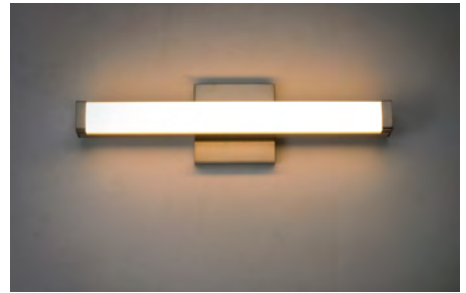

SPEC I Bath Vanity

52000 / 52002 / 52004 / 52006 / 52008 / 52032 / 52034

Job Name : _____
 Job Type : _____
 Quantity : _____
 Comments : _____

- Squared acrylic lens
- 3000K Color Temperature
- CRI 90+
- Dimmable with ELV dimmers at 120V
- Damp Location
- 120-277V input
- Title 24

PRODUCT DESCRIPTION

This minimalistic contemporary approach to LED vanity lighting will be the standard for both residential and commercial applications. The light engine features a high quality dimmable driver with multi volt input and high color rendering LEDs for the ultimate vanity lighting.

- Always consult a qualified electrician before installing any lighting product

MODEL	DIMENSION	BULB TYPE	CRI	LUMENS INIT DEL	COL TEMP.	DIMMABLE	INPUT
52000	18"W x 1.75"H x 2.25"Ext.	12W LED (Integrated)	90	1140 880	3000K	ELV at 120V	120V-277
52002	24"W x 1.75"H x 2.25"Ext.	16W LED (Integrated)	90	1520 1250	3000K	ELV at 120V	120V-277
52004	30"W x 1.75"H x 2.25"Ext.	20W LED (Integrated)	90	1900 1550	3000K	ELV at 120V	120V-277
52006	36"W x 1.75"H x 2.25"Ext.	24W LED (Integrated)	90	2280 1850	3000K	ELV at 120V	120V-277
52008	48"W x 1.75"H x 2.25"Ext.	32W LED (Integrated)	90	2480 2240	3000K	ELV at 120V	120V-277
52032	24"W x 1.75"H x 2.75"Ext.	16W LED (Integrated)	90	1440 1250	27/35/40K	ELV at 120V	120V-277
52034	30"W x 1.75"H x 2.75"Ext.	20W LED (Integrated)	90	1800 1550	27/35/40K	ELV at 120V	120V-277