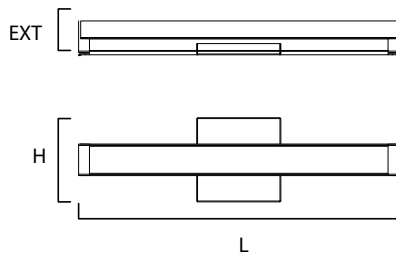

SPEC I Bath Vanity

52000 / 52002 / 52004 / 52006 / 52008 / 52032 / 52034

Job Name : _____
 Job Type : _____
 Quantity : _____
 Comments : _____

- Squared acrylic lens
- 3000K Color Temperature
- CRI 90+
- Dimmable with ELV dimmers at 120V
- Damp Location
- 120-277V input
- Title 24

- Always consult a qualified electrician before installing any lighting product

MODEL	DIMENSION	BULB TYPE	CRI	LUMENS INIT DEL	COL TEMP.	DIMMABLE	INPUT
52000	18"W x 1.75"H x 2.25"Ext.	12W LED (Integrated)	90	1140 880	3000K	ELV at 120V	120V-277
52002	24"W x 1.75"H x 2.25"Ext.	16W LED (Integrated)	90	1520 1250	3000K	ELV at 120V	120V-277
52004	30"W x 1.75"H x 2.25"Ext.	20W LED (Integrated)	90	1900 1550	3000K	ELV at 120V	120V-277
52006	36"W x 1.75"H x 2.25"Ext.	24W LED (Integrated)	90	2280 1850	3000K	ELV at 120V	120V-277
52008	48"W x 1.75"H x 2.25"Ext.	32W LED (Integrated)	90	2480 2240	3000K	ELV at 120V	120V-277
52032	24"W x 1.75"H x 2.75"Ext.	16W LED (Integrated)	90	1440 1250	27/35/40K	ELV at 120V	120V-277
52034	30"W x 1.75"H x 2.75"Ext.	20W LED (Integrated)	90	1800 1550	27/35/40K	ELV at 120V	120V-277