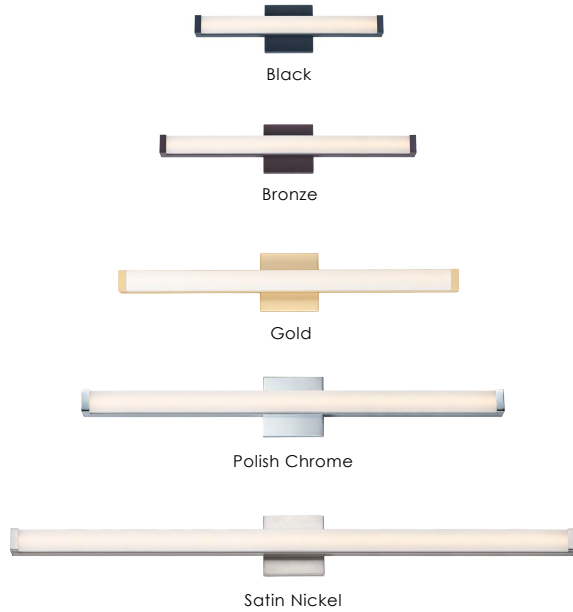

SPEC I Bath Vanity

52000 / 52002 / 52004 / 52006 / 52008 / 52032 / 52034

Job Name : _____
 Job Type : _____
 Quantity : _____
 Comments : _____

- Squared acrylic lens
- 3000K Color Temperature
- CRI 90+
- Dimmable with ELV dimmers at 120V
- Damp Location
- 120-277V input
- Title 24

PRODUCT DESCRIPTION

This minimalistic contemporary approach to LED vanity lighting will be the standard for both residential and commercial applications. The light engine features a high quality dimmable driver with multi volt input and high color rendering LEDs for the ultimate vanity lighting.

- Always consult a qualified electrician before installing any lighting product

MODEL	DIMENSION	BULB TYPE	CRI	LUMENS INIT DEL	COL TEMP.	DIMMABLE	INPUT
52000	18"W x 1.75"H x 2.25"Ext.	12W LED (Integrated)	90	1140 880	3000K	ELV at 120V	120V-277
52002	24"W x 1.75"H x 2.25"Ext.	16W LED (Integrated)	90	1520 1250	3000K	ELV at 120V	120V-277
52004	30"W x 1.75"H x 2.25"Ext.	20W LED (Integrated)	90	1900 1550	3000K	ELV at 120V	120V-277
52006	36"W x 1.75"H x 2.25"Ext.	24W LED (Integrated)	90	2280 1850	3000K	ELV at 120V	120V-277
52008	48"W x 1.75"H x 2.25"Ext.	32W LED (Integrated)	90	2480 2240	3000K	ELV at 120V	120V-277
52032	24"W x 1.75"H x 2.75"Ext.	16W LED (Integrated)	90	1440 1250	27/35/40K	ELV at 120V	120V-277
52034	30"W x 1.75"H x 2.75"Ext.	20W LED (Integrated)	90	1800 1550	27/35/40K	ELV at 120V	120V-277

FINISHES OPTIONS:

- Black (BK)
- Bronze (BZ)
- Gold (GLD)
- Polish Chrome (PC)
- Satin Nickel (SN)

MATERIAL:

Aluminum, Acrylic

AVAILABLE SIZES:

18" | 24" | 30" | 36" | 48"

RATINGS:

cETLus
 Damp Location
 Title 24
 JA8 Listed
 ADA