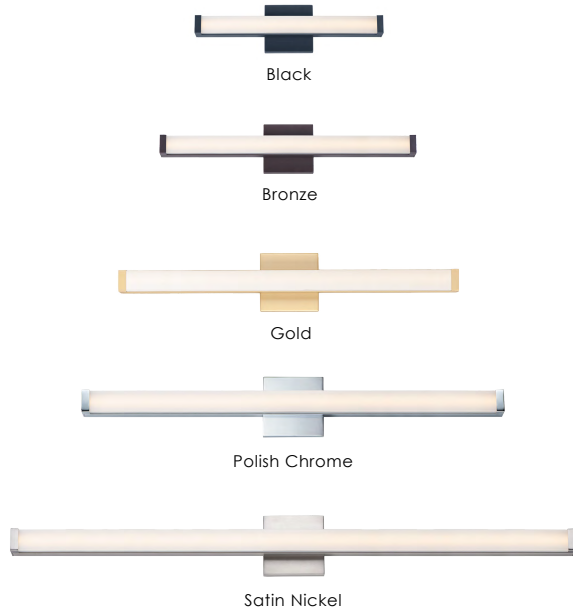

SPEC I Bath Vanity

52000 / 52002 / 52004 / 52006 / 52008 / 52032 / 52034

Job Name : _____
 Job Type : _____
 Quantity : _____
 Comments : _____

- Squared acrylic lens
- 3000K Color Temperature
- CRI 90+
- Dimmable with ELV dimmers at 120V
- Damp Location
- 120-277V input
- Title 24

PRODUCT DESCRIPTION

This minimalistic contemporary approach to LED vanity lighting will be the standard for both residential and commercial applications. The light engine features a high quality dimmable driver with multi volt input and high color rendering LEDs for the ultimate vanity lighting.

- Always consult a qualified electrician before installing any lighting product

FINISHES OPTIONS:

- Black (BK)
- Bronze (BZ)
- Gold (GLD)
- Polish Chrome (PC)
- Satin Nickel (SN)

MATERIAL

Aluminum, Acrylic