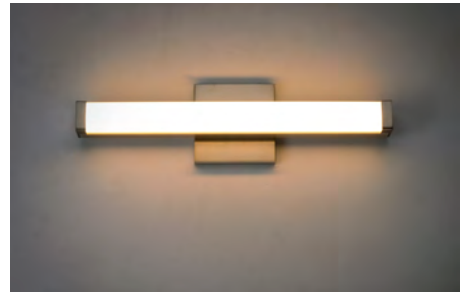

SPEC I Bath Vanity

52000 / 52002 / 52004 / 52006 / 52008 / 52032 / 52034

Job Name : _____
 Job Type : _____
 Quantity : _____
 Comments : _____

- Squared acrylic lens
- 3000K Color Temperature
- CRI 90+
- Dimmable with ELV dimmers at 120V
- Damp Location
- 120-277V input
- Title 24

PRODUCT DESCRIPTION

This minimalistic contemporary approach to LED vanity lighting will be the standard for both residential and commercial applications. The light engine features a high quality dimmable driver with multi volt input and high color rendering LEDs for the ultimate vanity lighting.

- Always consult a qualified electrician before installing any lighting product

FINISHES OPTIONS:

- Black (BK)
- Bronze (BZ)
- Gold (GLD)
- Polish Chrome (PC)
- Satin Nickel (SN)

MATERIAL

Aluminum, Acrylic