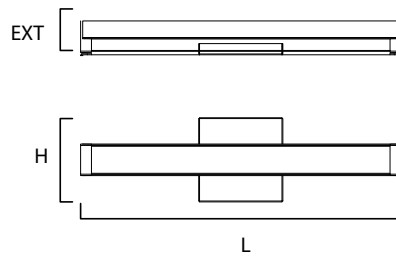

PHOTOMETRIC: Report Found Online

MODEL	DIMENSION	BULB TYPE	CRI	LUMENS INIT DEL	COL TEMP.	DIMMABLE	INPUT
52000	18"W x 1.75"H x 2.25"Ext.	12W LED (Integrated)	90	1140 880	3000K	ELV at 120V	120V-277
52002	24"W x 1.75"H x 2.25"Ext.	16W LED (Integrated)	90	1520 1250	3000K	ELV at 120V	120V-277
52004	30"W x 1.75"H x 2.25"Ext.	20W LED (Integrated)	90	1900 1550	3000K	ELV at 120V	120V-277
52006	36"W x 1.75"H x 2.25"Ext.	24W LED (Integrated)	90	2280 1850	3000K	ELV at 120V	120V-277
52008	48"W x 1.75"H x 2.25"Ext.	32W LED (Integrated)	90	2480 2240	3000K	ELV at 120V	120V-277
52032	24"W x 1.75"H x 2.75"Ext.	16W LED (Integrated)	90	1440 1250	27/35/40K	ELV at 120V	120V-277
52034	30"W x 1.75"H x 2.75"Ext.	20W LED (Integrated)	90	1800 1550	27/35/40K	ELV at 120V	120V-277