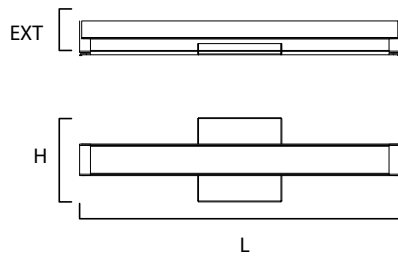

SPEC 5CCT | Bath Vanity

52050 / 52052 / 52054

- Squared acrylic lens
- 27-30-35-40-50K Color Temperature
- CRI 90+
- Dimmable with ELV dimmers at 120V
- Damp Location
- 120-277V input
- Title 24

Job Name : _____
 Job Type : _____
 Quantity : _____
 Comments : _____

- Always consult a qualified electrician before installing any lighting product

MODEL	DIMENSION	BULB TYPE	CRI	LUMENS INIT DEL	COL TEMP.	DIMMABLE	INPUT
52050	18"W x 4.75"H x 2.75"Ext.	12W LED (Integrated)	90	1140 880	27-30-35-40-50K	Triac/ELV at 120V	120V-277
52052	24"W x 4.75"H x 2.75"Ext.	16W LED (Integrated)	90	1520 1250	27-30-35-40-50K	Triac/ELV at 120V	120V-277
52054	30"W x 4.75"H x 2.75"Ext.	20W LED (Integrated)	90	1900 1550	27-30-35-40-50K	Triac/ELV at 120V	120V-277