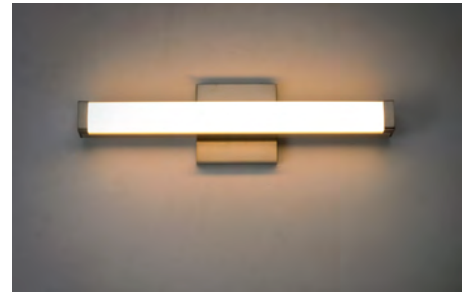

SPEC 5CCT | Bath Vanity

52050 / 52052 / 52054

- Squared acrylic lens
- 27-30-35-40-50K Color Temperature
- CRI 90+
- Dimmable with ELV dimmers at 120V
- Damp Location
- 120-277V input
- Title 24

Job Name : _____
 Job Type : _____
 Quantity : _____
 Comments : _____

PRODUCT DESCRIPTION

This minimalistic contemporary approach to LED vanity lighting in a square profile matte white acrylic diffuser is a standard for both residential and commercial applications. The LED light engine features a smooth dimming driver with range voltage input for flexibility in project applications. The ample lighting and high color rendering index of the LEDs make this sconce the ultimate choice for vanity lighting. A 5-color toggle switch is accessible to adjust the color of the LED between warm 2700K to multiple neutral color tones and a bright 5000K making the collection complete in its offering for a variety of applications.

- Always consult a qualified electrician before installing any lighting product

MODEL	DIMENSION	BULB TYPE	CRI	LUMENS INIT DEL	COL TEMP.	DIMMABLE	INPUT
52050	18"W x 4.75"H x 2.75"Ext.	12W LED (Integrated)	90	1140 880	27-30-35-40-50K	Triac/ELV at 120V	120V-277
52052	24"W x 4.75"H x 2.75"Ext.	16W LED (Integrated)	90	1520 1250	27-30-35-40-50K	Triac/ELV at 120V	120V-277
52054	30"W x 4.75"H x 2.75"Ext.	20W LED (Integrated)	90	1900 1550	27-30-35-40-50K	Triac/ELV at 120V	120V-277