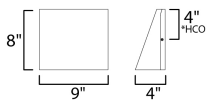

LAMPING

INPUT VOLTAGE : 120-277V
LUMENS : 2,000 Rated (1,500 Del.)
BULB : 1 x 20W LED DC Integrated , 20W Total
BULB INCLUDED : (Integrated)
DIMMABLE : Triac or ELV at 120V
CRI : 90 CRI
COLOR_TEMP : 3000K
LIGHTING_DIRECTION : Down

FINISHES OPTION

- Architectural Bronze (ABZ)
- Black (BK)
- Silver (SV)

MATERIAL

Aluminum