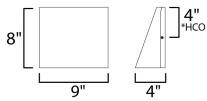

LAMPING

INPUT VOLTAGE : 120-277V
LUMENS : 2,000 Rated (1,500 Del.)
BULB : 1 x 20W LED DC Integrated , 20W Total
BULB INCLUDED : (Integrated)
DIMMABLE : Triac or ELV at 120V
CRI : 90 CRI
COLOR_TEMP : 3000K
LIGHTING_DIRECTION : Down

FINISHES OPTION

- Architectural Bronze (ABZ)
- Black (BK)
- Silver (SV)

MATERIAL

Aluminum