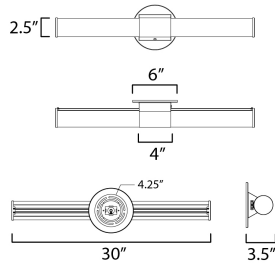

**PRODUCT DESCRIPTION**

A tube of light extends in both directions in this clean and contemporary LED wall sconce. Available in various lengths and finishes, the fixture can either be mounted directly from its frame on a single gang box or with the use of the five inch cover plate provided for standard junction boxes. Select from 5 different color temperatures using an easily accessible switch on the frame.

**MEASUREMENTS**

DIMENSION : 30" W x 3" H x 3.5" Ext  
 BACK PLATE : 6" W x 6" H  
 HANGING WEIGHT : 1.91 lb

**LAMPING**

INPUT VOLTAGE : 120V  
 LUMENS : 2,350 Rated (1,900 Del.)  
 BULB : 1 x 27W LED AC Integrated , 27W Total  
 BULB INCLUDED : (Integrated)  
 DIMMABLE : Triac or ELV  
 CRI : 90 CRI  
 COLOR\_TEMP : 27-30-35-40-50K