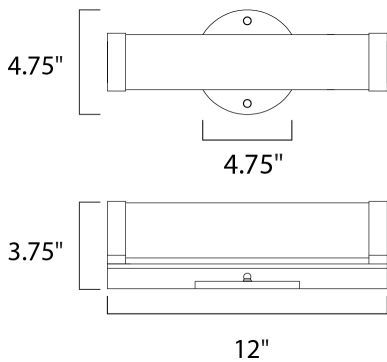

PRODUCT DESCRIPTION

Polar features a minimalistic design for bath vanity in Polished Chrome that complements a wide variety of styles. The 3000k LED light source is diffused softly through a frosted acrylic diffuser.

MEASUREMENTS

DIMENSION : 12" W x 4.75" H x 3.75" Ext
 BACK PLATE : 4.75" W x 4.75" H
 HANGING WEIGHT : 1.86 lb

LAMPING

INPUT VOLTAGE : 120V
 LUMENS : 1,100 Rated
 BULB : 1 x 12W LED PCB Integrated , 12W Total
 BULB INCLUDED : (Integrated)
 DIMMABLE : Triac CL
 CRI : 90+ CRI
 COLOR_TEMP : 3000K