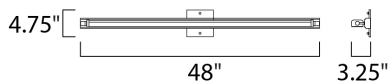

MEASUREMENTS

DIMENSION : 48" W x 4.75" H x 3.25" Ext
 BACK PLATE : 4.63" W x 4.63" H x 2.3" HCO
 HANGING WEIGHT : 5.2 lb

LAMPING

INPUT VOLTAGE : 120V
 LUMENS : 3,600 Rated
 BULB : 1 x 46W LED PCB Integrated , 46W Total
 BULB INCLUDED : (Integrated)
 DIMMABLE : Triac CL
 CRI : 90+ CRI
 COLOR_TEMP : 3000K