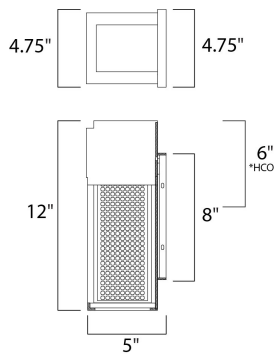

PRODUCT DESCRIPTION

A open air frame of cast aluminum surrounds a stainless steel mesh diffuser which creates an unusual lighting effect as the LED light illuminates the inside. Finished in either Galaxy Black with a polished Stainless Steel mesh or Galaxy Bronze with Rose Gold, this transitional design looks great in a large variety of home designs.

MEASUREMENTS

DIMENSION : 4.75" W x 12" H x 5" Ext
BACK PLATE : 4.75" W x 8" H x 6" HCO
HANGING WEIGHT : 4.62 lb

LAMPING

INPUT VOLTAGE : 120V
LUMENS : 490 Rated
BULB : 1 x 7W LED PCB Integrated , 7W Total
BULB INCLUDED : (Integrated)
DIMMABLE : Triac CL
CRI : 80+ CRI
COLOR_TEMP : 3000K

FINISHES OPTION

Galaxy Black / Stainless Steel (GBKSST)

MATERIAL

Die Cast Aluminum

RATINGS

cETLus
Wet Location
DARKSKY

ADDITIONAL

OPERATING TEMPERATURE:
-20°C (-4°F), 40°C (104°F)

Always consult a qualified electrician before installing any lighting product.